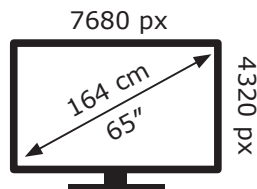

ENERGY

LG Electronics

65NANO996NA

292 kWh/1000h

ABCDEF**G**

329 kWh/1000h

2019/2013