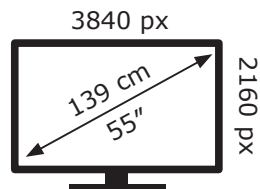

ENERGY

LG Electronics

55NANO906NA

95 kWh/1000h

ABCDEF**G**

115 kWh/1000h

2019/2013