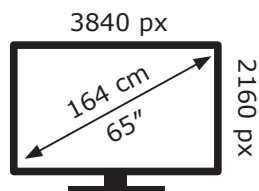

ENERG

LG Electronics

65NANO906NA

118 kWh/1000h

ABCDEF**G**

139 kWh/1000h

2019/2013