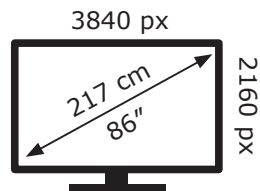

ENERGY

LG Electronics

86NANO906NA

206 kWh/1000h

ABCDEF**G**

288 kWh/1000h

2019/2013