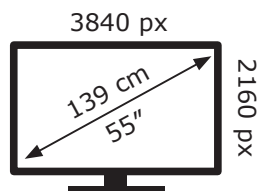

ENERGY

LG Electronics

55NANO866NA

102 kWh/1000h

ABCDEF**G**

132 kWh/1000h

2019/2013