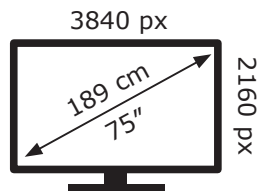

# ENERGY

LG Electronics

75UN85006LA

**172** kWh/1000h

ABCDEF**G**

**198** kWh/1000h

2019/2013