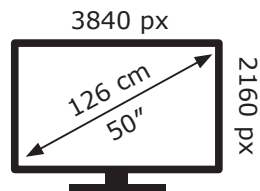

ENERGY

LG Electronics

50UN81006LB

85 kWh/1000h

ABCDEF**G**

108 kWh/1000h

2019/2013