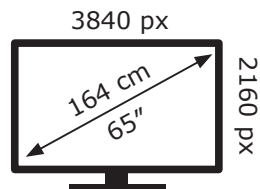

# ENERGY

LG Electronics

65UN73006LA

**136** kWh/1000h

ABCDEF**G**

**161** kWh/1000h

2019/2013