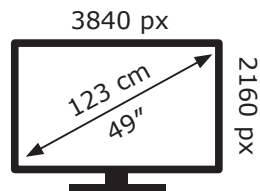

ENERGY

LG Electronics

49NANO806NA

79 kWh/1000h

ABCDEF**G**

111 kWh/1000h

2019/2013