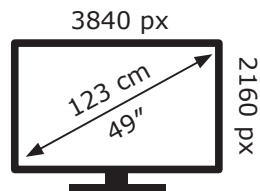

ENERG

LG Electronics

49UN71006LB

63 kWh/1000h

ABCDEF**G**

91 kWh/1000h

2019/2013