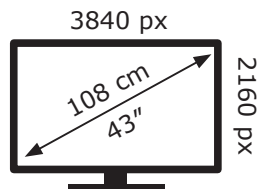

# ENERGY

LG Electronics

43UT662H0ZC

**65** kWh/1000h

ABCDEF**G**

**91** kWh/1000h

2019/2013