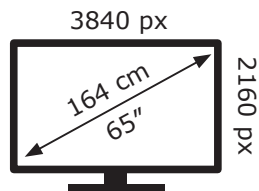

ENERGY

LG Electronics

OLED65WX9LA

145 kWh/1000h

ABCDEF**G**

269 kWh/1000h

2019/2013