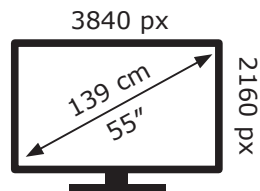

ENERG 

LG Electronics

55UT762V0ZC

85 kWh/1000h

ABCDEF**G**

128 kWh/1000h

2019/2013