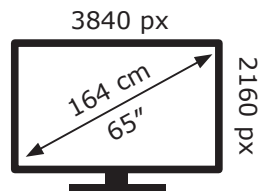

ENERGY

LG Electronics

OLED65CX5LB

133 kWh/1000h

ABCDEF**G**

245 kWh/1000h

2019/2013