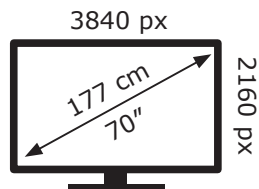

ENERGY

LG Electronics

70UN74006LA

149 kWh/1000h

ABCDEF**G**

178 kWh/1000h

2019/2013