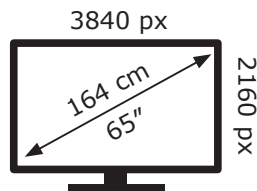

ENERGY

LG Electronics

65UN71003LB

136 kWh/1000h

ABCDEF**G**

149 kWh/1000h

2019/2013