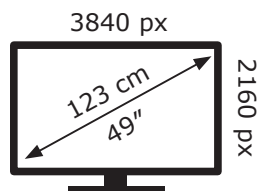

LG Electronics

49US762H0ZC

83 kWh/1000h

ABCDEF**G**

110 kWh/1000h

2019/2013