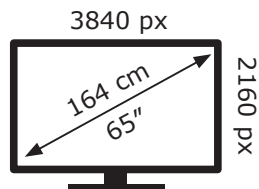

ENERGY

LG Electronics

65US762H0ZC

121 kWh/1000h

ABCDEF**G**

153 kWh/1000h

2019/2013