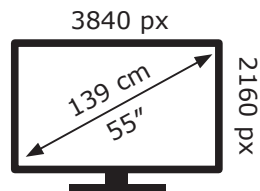

ENERGY

LG Electronics

OLED55CX9LA

106 kWh/1000h

ABCDEF**G**

188 kWh/1000h

2019/2013