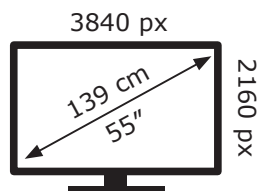

ENERG

LG Electronics

OLED55GX9LA

111 kWh/1000h

ABCDEF**G**

189 kWh/1000h

2019/2013