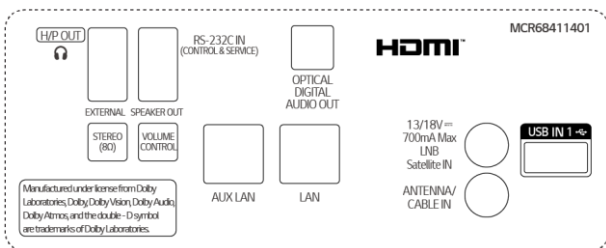

PRODUCT INFORMATION

* 48 inch

ES961H (EU)

Design	Stand Type	1 Pole (Fixed)
Display	Inch	48"
	Resolution	3,840 × 2,160 (UHD)
	Type	OLED
Broadcasting System	Digital	DVB - T2 / C / S2
	Analog	PAL
Solution	Pro:Centric (Smart, Direct, V), Quick Menu	

DIMENSION

(unit: mm)

48"

CONNECTIVITY

Rear

Side

* Dimensions & Jack Panels may differ from the above image, so please contact LG sales team to verify before ordering.