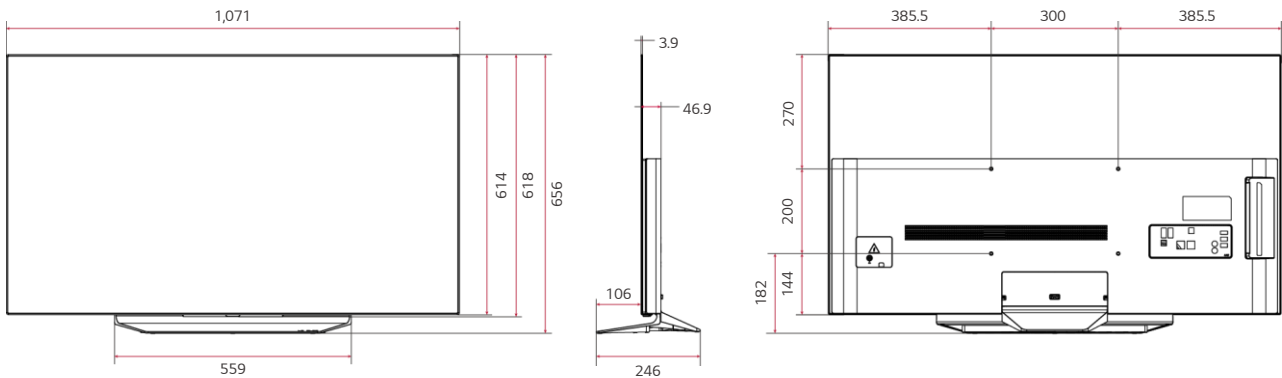

PRODUCT INFORMATION

* 48 inch

ES961H (EU)

Design	Stand Type	1 Pole (Fixed)
Display	Inch	48"
	Resolution	3,840 × 2,160 (UHD)
	Type	OLED
Broadcasting System	Digital	DVB - T2 / C / S2
	Analog	PAL
Solution	Pro:Centric (Smart, Direct, V), Quick Menu	

DIMENSION

(unit: mm)

48"

CONNECTIVITY

Rear

Side

* Dimensions & Jack Panels may differ from the above image, so please contact LG sales team to verify before ordering.