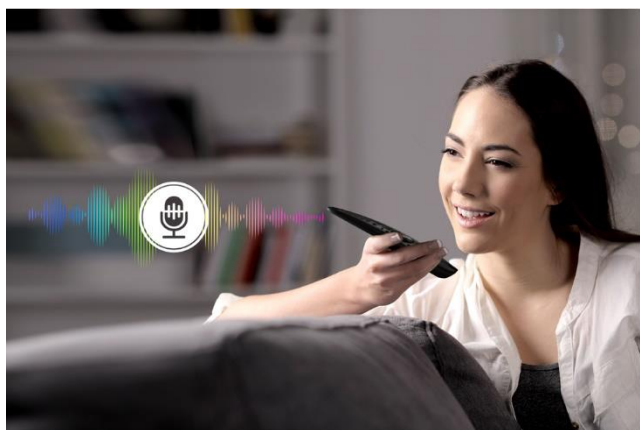

* All images are for illustrative purposes only.

Pro:Centric HOTEL MANAGEMENT SOLUTION

* Image shown is for illustrative purpose only.

Pro:Centric Direct

The hotel content management solution Pro:Centric Direct offers easy and simple editing tools, making it easy to perform service and IP network-based remote management. The Pro:Centric Direct solution enables users to easily edit their interface by providing a customized interface and efficiently manages TVs in the rooms. The current PCD version provides IoT-based in-room control as well as a voice control function through LG Natural Language Processing (NLP). These IoT and voice-related functions will be your starting point to prepare for the hotel rooms of the next generation through artificial intelligence.

* Some devices may have limited compatibility with the IoT and Voice Control function.

VALUE ADDED FEATURES

* Image shown is for illustrative purpose only.

Voice Recognition

From seamless interaction to consistent user experience, LG is going one step further to lead the commercial TV market by including voice recognition, allowing users to easily control LG TVs. Our stable and dependable solutions based on webOS and Pro:Centric Direct will significantly enhance the competitiveness of our products and services, helping you achieve a successful business in the future.

* Magic Motion Remote is required (sold separately)

* Image shown is for illustrative purpose only.

More Innovative LG webOS 5.0

Explore the latest LG Smart TV features. Newly added Mood Display & Gallery modes enable you to utilize the TV as a customized clock and a piece of artwork which harmonizes with your space and life.