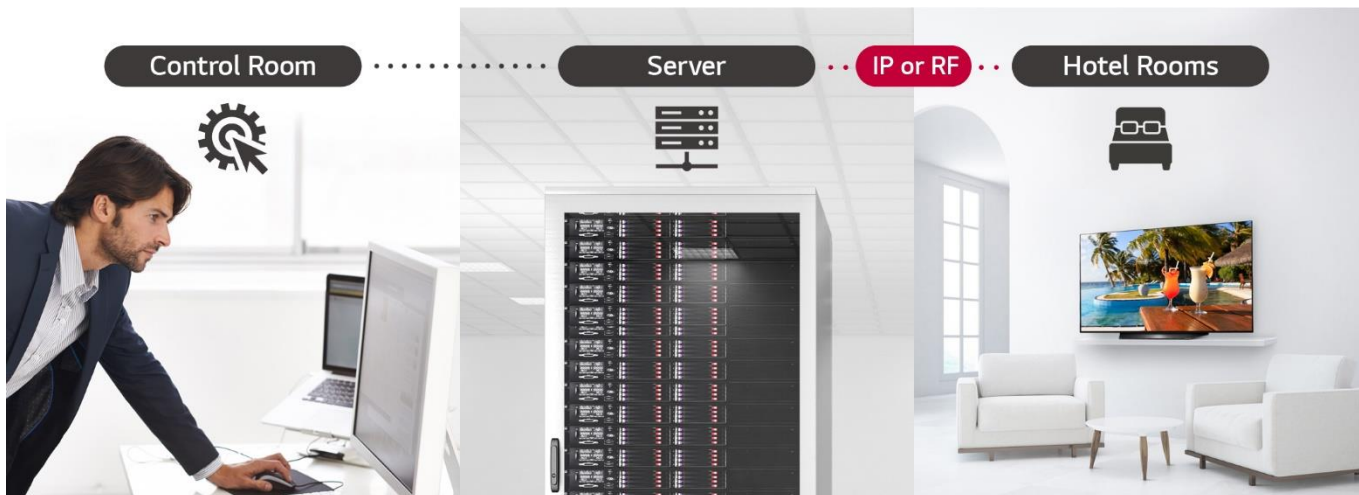

The Panel Depth
(Only Top of the TV
Panel Based)

3.9 mm

A Stylish Room Addition

The ultra-thin wallpaper display adds more elegance and style to your rooms where you choose to place it. The TV stands beautifully in the middle of hospitality interior and delivers an immersive viewing experience for every piece of content.

* All images are for illustrative purposes only.

Pro:Centric HOTEL MANAGEMENT SOLUTION

* Image shown is for illustrative purpose only.

Pro:Centric Direct

The hotel content management solution Pro:Centric Direct offers easy and simple editing tools, making it easy to perform service and IP network-based remote management. The Pro:Centric Direct solution enables users to easily edit their interface by providing a customized interface and efficiently manages TVs in the rooms. The current PCD version provides IoT-based in-room control as well as a voice control function through LG Natural Language Processing (NLP). These IoT and voice-related functions will be your starting point to prepare for the hotel rooms of the next generation through artificial intelligence.