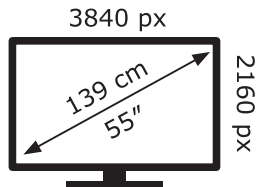

LG Electronics

55NANO866PA

80 kWh/1000h

ABCDEF**G**

137 kWh/1000h

2019/2013