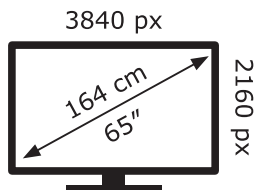

LG Electronics

65NANO806PA

91 kWh/1000h

ABCDEF**G**

163 kWh/1000h

2019/2013