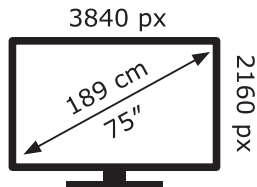

LG Electronics

75UP81006LA

143 kWh/1000h

ABCDEF**G**

186 kWh/1000h

2019/2013