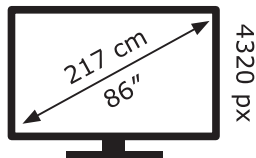

# ENERG

LG Electronics

86QNED996PB

**308** kWh/1000h

ABCDEF**G**

**486** kWh/1000h

7680 px

2019/2013