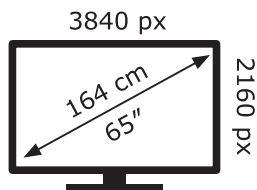

ENERG ⚡

LG Electronics

65UP77009LB

105 kWh/1000h

ABCDEF**G**

137 kWh/1000h

2019/2013