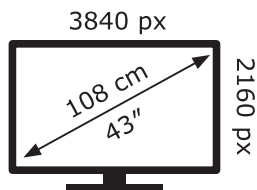

ENERG

LG Electronics

43UP76909LE

67 kWh/1000h

ABCDEF**G**

HDR

85 kWh/1000h

2019/2013