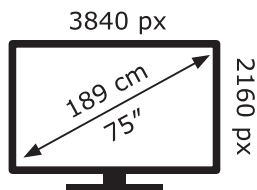

ENERG

LG Electronics

75UP81009LA

143 kWh/1000h

ABCDEF**G**

186 kWh/1000h

2019/2013