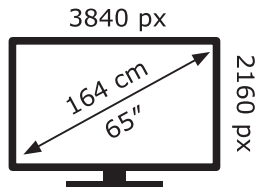

ENERG ⚡

LG Electronics

65UP77006LB

105 kWh/1000h

ABCDEF**G**

137 kWh/1000h

2019/2013