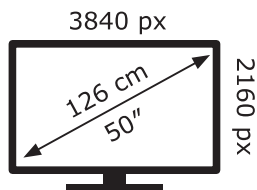

ENERG

LG Electronics

50UP80006LA

79 kWh/1000h

ABCDEF**G**

102 kWh/1000h

2019/2013