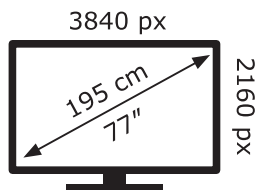

**ENERG** ⚡

**LG Electronics**

OLED77A19LA

**133** kWh/1000h

ABCDEF**G**

**270** kWh/1000h

2019/2013