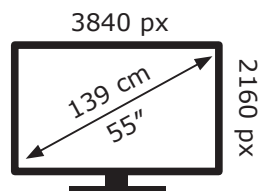

ENERGY

LG Electronics

55NANO806NA

98 kWh/1000h

ABCDEF**G**

124 kWh/1000h

2019/2013