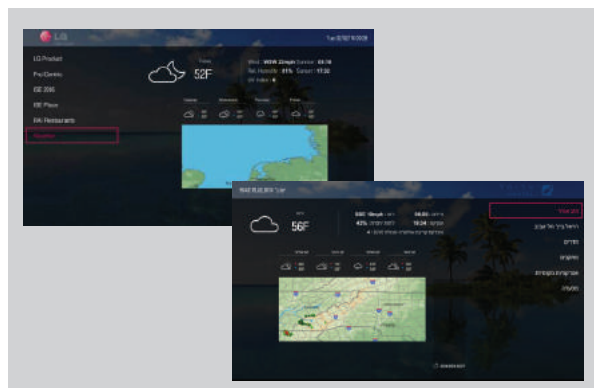

Basic & Easy-to-Use Templates

Pro:Centric Application (PCA) provides basic, easy-to-use templates that can be selected based on customer preference.

Customizable Template & Page

Choose alternative looks for billboards based on your preferences, and edit multiple sections with up to 40 pages of billboards by yourself with this web-based tool.