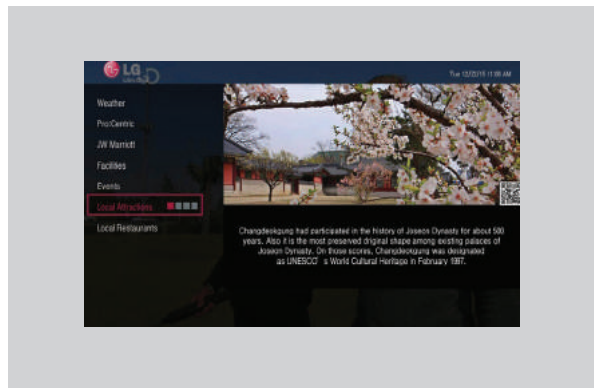

Basic & Easy-to-Use Templates

Pro:Centric Application (PCA) provides basic, easy-to-use templates that can be selected based on customer preference.

Customizable Template & Page

Choose alternative looks for billboards based on your preferences, and edit multiple sections with up to 40 pages of billboards by yourself with this web-based tool.