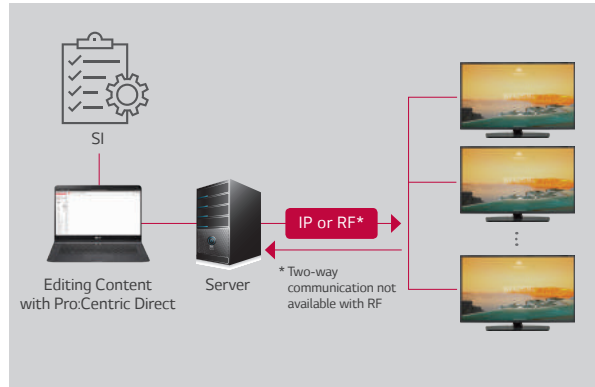

KEY FEATURES

Pro:Idiom

DRM (digital rights management) technology unlocks access to premium content to help assure rapid and broad deployment of HDTV and other high-value digital content.

4K Upscaler

Enjoy Full HD content with 4K UHD quality. The 4K upscaler automatically upgrades Full HD content to UHD through a simple six-step process.

ProCentric Direct

Pro:Centric Direct is a hotel content management system that provides simple editing tools and various solutions such as one-click service and IP network-based remote management. Hoteliers can easily edit the user interface, provide customized service and manage all the property's TVs efficiently.

* Actual UI may differ from what is shown here
When PCS400R and PCD 2.0 are in use, the PCD feature works even in RF infrastructure.

4K Resolution

UHD delivers a resolution four times higher than that of Full HD, which creates a more realistic and immersive television viewing experience. The stunning 8.3 million pixels create flawless images with incredibly vivid detail.