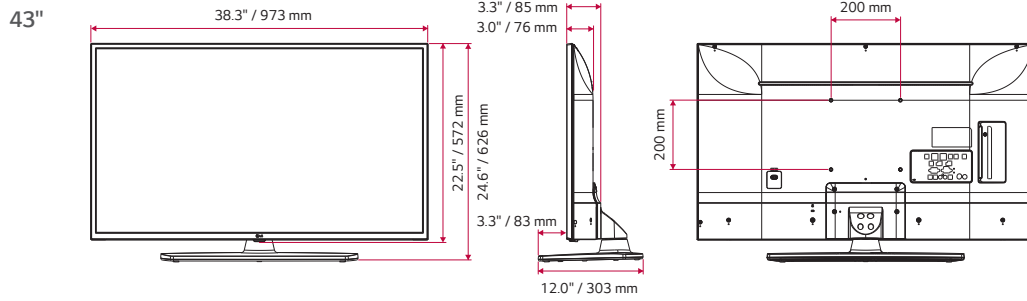

Pro:Centric Enhanced Hospitality UHD TV with Pro:Idiom and Embedded *b*-LAN

UT570H SERIES

DIMENSIONS