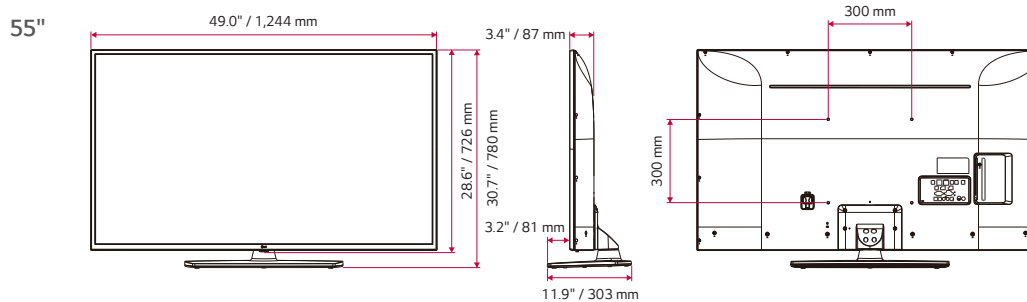

Pro:Centric Enhanced Hospitality UHD TV with Pro:Idiom and Embedded *b*-LAN

UT570H SERIES

DIMENSIONS