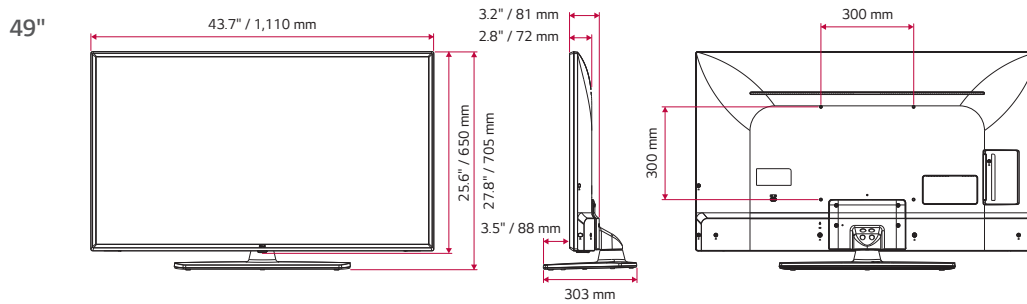

Pro:Centric Enhanced Hospitality UHD TV with Pro:Idiom and Embedded *b*-LAN

UT570H SERIES

DIMENSIONS