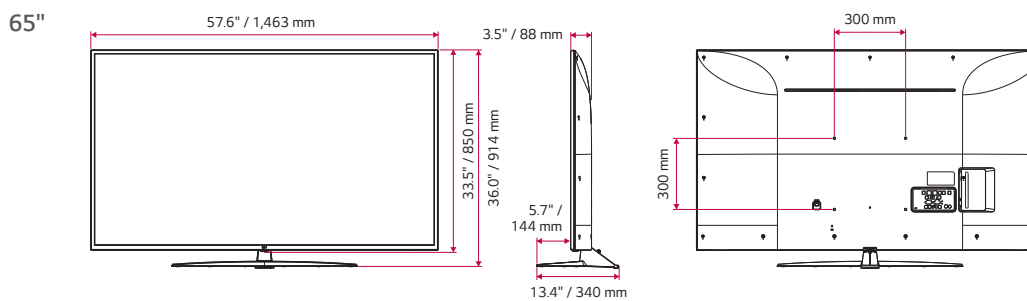

Pro:Centric Enhanced Hospitality UHD TV with Pro:Idiom and Embedded *b*-LAN

UT570H SERIES

DIMENSIONS