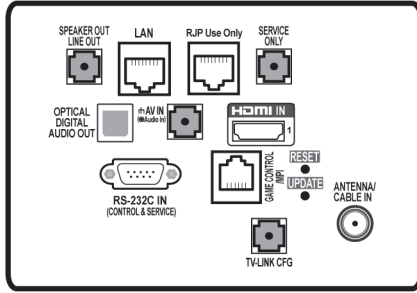

CONNECTIVITY

65" / 55" / 49" / 43"

*Dimensions and jack panels (read / side) may differ from the above image. Please contact your LG sales representative to verify before ordering.