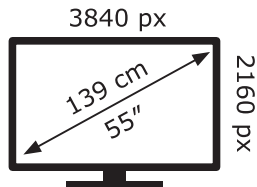

ENERG ⚡

LG Electronics

55NANO926PB

102 kWh/1000h

ABCDEF**G**

163 kWh/1000h

2019/2013