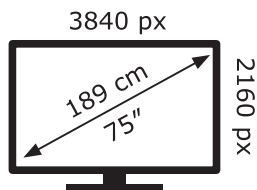

# ENERG

LG Electronics

75NANO926PB

**143** kWh/1000h

ABCDEF**G**

**234** kWh/1000h

2019/2013