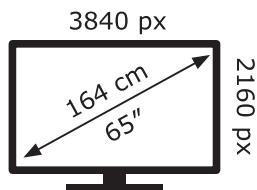

ENERG ⚡

LG Electronics

OLED65C18LA

126 kWh/1000h

ABCDEF**G**

222 kWh/1000h

2019/2013