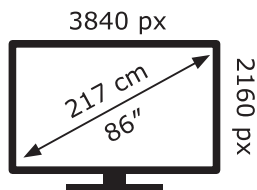

ENERG ⚡

LG Electronics

86NANO919PA

207 kWh/1000h

ABCDEF**G**

335 kWh/1000h

2019/2013