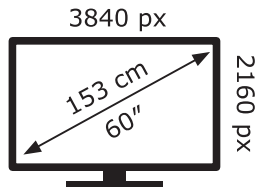

**ENERG** ⚡

**LG Electronics**

60UP80003LA

**119** kWh/1000h

ABCDEF**G**

**155** kWh/1000h

2019/2013