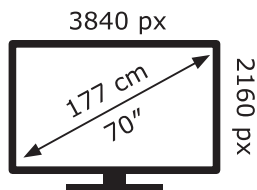

ENERG ⚡

LG Electronics

70UP77006LB

129 kWh/1000h

ABCDEF**G**

169 kWh/1000h

2019/2013