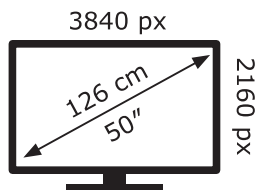

**ENERG** ⚡

**LG Electronics**

50UP80009LA

**79** kWh/1000h

ABCDEF**G**

**102** kWh/1000h

2019/2013