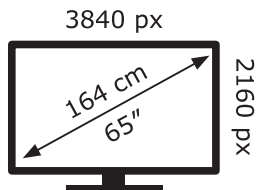

ENERG

LG Electronics

65NANO756PR

123 kWh/1000h

ABCDEF**G**

161 kWh/1000h

2019/2013