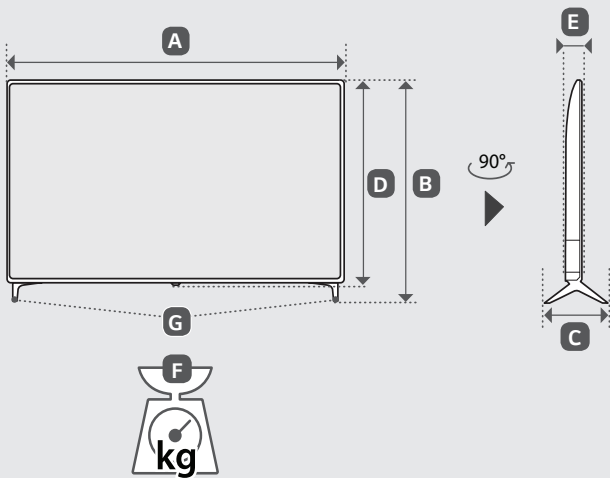

3

1

2

3

4-A

50/55UP75*

4-B

65/70UP75*

5

6

	A	B	C	D	E	F	F - G
	(mm)					(kg)	
50UP7500PTC 50UP7550PTC 50UP7500PTZ 50UP7550PTZ	1130	722	231	663	86.3	11.5	11.3
50UP7500PVG 50UP7550PVG	1130	719	235	663	86.3	11.4	11.3
55UP7500PTC 55UP7550PTC 55UP7500PTZ 55UP7550PTZ	1244	786	231	726	87.1	14.5	14.3
55UP7500PVG 55UP7550PVG	1244	783	235	726	87.1	14.4	14.3
65UP7500PTC 65UP7550PTC 65UP7500PTZ 65UP7550PTZ	1463	914	269	850	87.8	21.6	21.3
65UP7500PVG 65UP7550PVG	1463	910	255	850	87.8	21.5	21.3
70UP7500PTC 70UP7500PTZ 70UP7550PTC 70UP7550PVD	1578	984	299	913	91.1	31.4	30.7
Power requirement / متطلبات الطاقة / Alimentation / Requisito de alimentação / แรงดันและความถี่ไฟฟ้า / Nguồn điện yêu cầu				AC 100-240 V ~ 50 / 60 Hz تيار متردد 100-240 فولت ~ 50 / 60 هرتز			