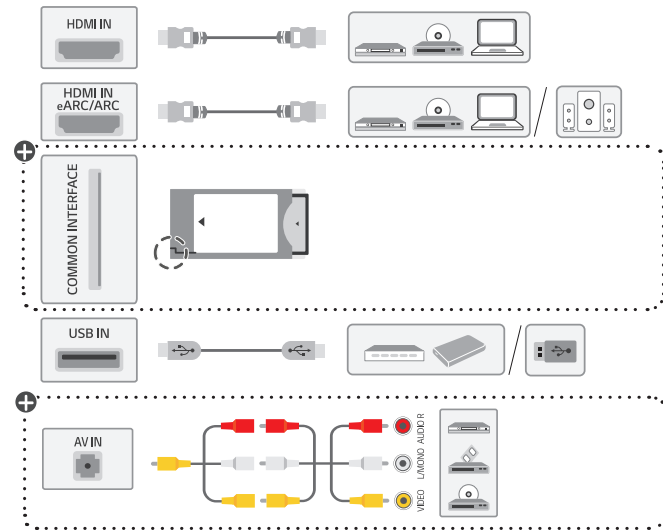

3

1

2

3

4-A

50/55UP75*

4-B

65/70UP75*

5

6

	A	B	C	D	E	F	F - G
	(mm)					(kg)	
50UP7500PTC 50UP7550PTC 50UP7500PTZ 50UP7550PTZ	1130	722	231	663	86.3	11.5	11.3
50UP7500PVG 50UP7550PVG	1130	719	235	663	86.3	11.4	11.3
55UP7500PTC 55UP7550PTC 55UP7500PTZ 55UP7550PTZ	1244	786	231	726	87.1	14.5	14.3
55UP7500PVG 55UP7550PVG	1244	783	235	726	87.1	14.4	14.3
65UP7500PTC 65UP7550PTC 65UP7500PTZ 65UP7550PTZ	1463	914	269	850	87.8	21.6	21.3
65UP7500PVG 65UP7550PVG	1463	910	255	850	87.8	21.5	21.3
70UP7500PTC 70UP7500PTZ 70UP7550PTC 70UP7550PVD	1578	984	299	913	91.1	31.4	30.7
Power requirement / متطلبات الطاقة / Alimentation / Requisito de alimentação / แรงดันและความถี่ไฟฟ้า / Nguồn điện yêu cầu				AC 100-240 V ~ 50 / 60 Hz تيار متردد 100-240 فولت ~ 50 / 60 هرتز			