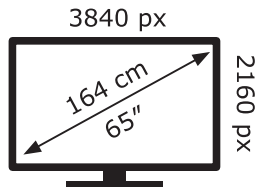

ENERG ⚡

LG Electronics

65UP81003LA

123 kWh/1000h

ABCDEF**G**

160 kWh/1000h

2019/2013