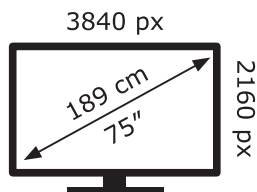

ENERG ⚡

LG Electronics

75QNED919PA

126 kWh/1000h

ABCDEF**G**

223 kWh/1000h

2019/2013