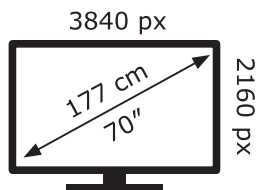

ENERG ⚡

LG Electronics

70UP81003LA

127 kWh/1000h

ABCDEF**G**

170 kWh/1000h

2019/2013