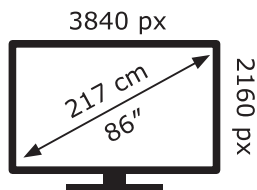

ENERG ⚡

LG Electronics

86NANO753PA

207 kWh/1000h

ABCDEF**G**

266 kWh/1000h

2019/2013