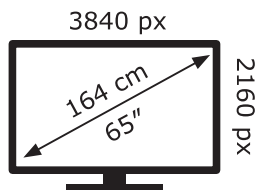

**ENERG** ⚡

**LG Electronics**

OLED65G13LA

**128** kWh/1000h

ABCDEF**G**

**226** kWh/1000h

2019/2013