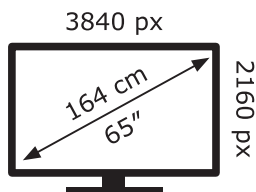

LG Electronics

65NANO756PR

123 kWh/1000h

ABCDEF**G**

161 kWh/1000h

2019/2013