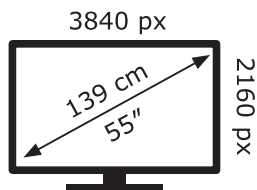

ENERG

LG Electronics

55NANO883PB

80 kWh/1000h

ABCDEF**G**

137 kWh/1000h

2019/2013