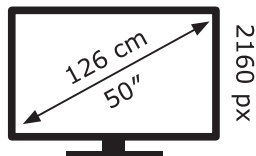

**ENERG** ⚡

**LG Electronics**

50UP76706LB

**68** kWh/1000h

ABCDEF**G**

**88** kWh/1000h

3840 px

2019/2013